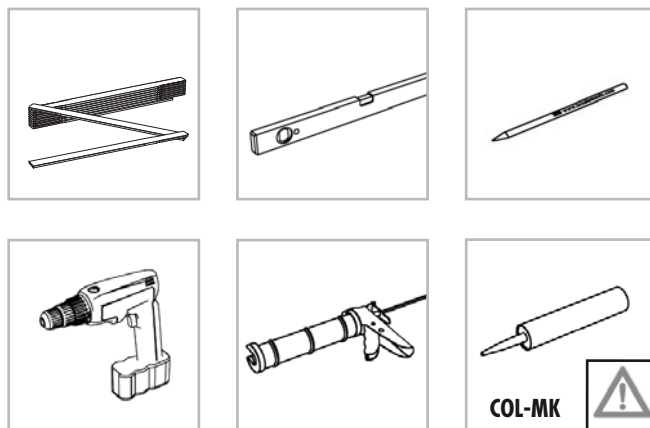

LUX ELEMENTS®-RELAX-BA-CO FLOAT ...

BENÖTIGTE WERKZEUGE/MATERIALIEN · TOOLS/MATERIALS REQUIRED OUTILS/MATERIAUX REQUIS · BENODIGD GEREEDSCHAP/MATERIAAL

HINWEIS · PLEASE NOTE · REMARQUE · LET OP:

LUX ELEMENTS®-COL-MK

[DE] – Augen- und Gesichtsschutz tragen

[EN] – Wear eye and face protection

[FR] – Porter équipement de protection des yeux/du visage

[NL] – Oog- en gelaatsbescherming dragen